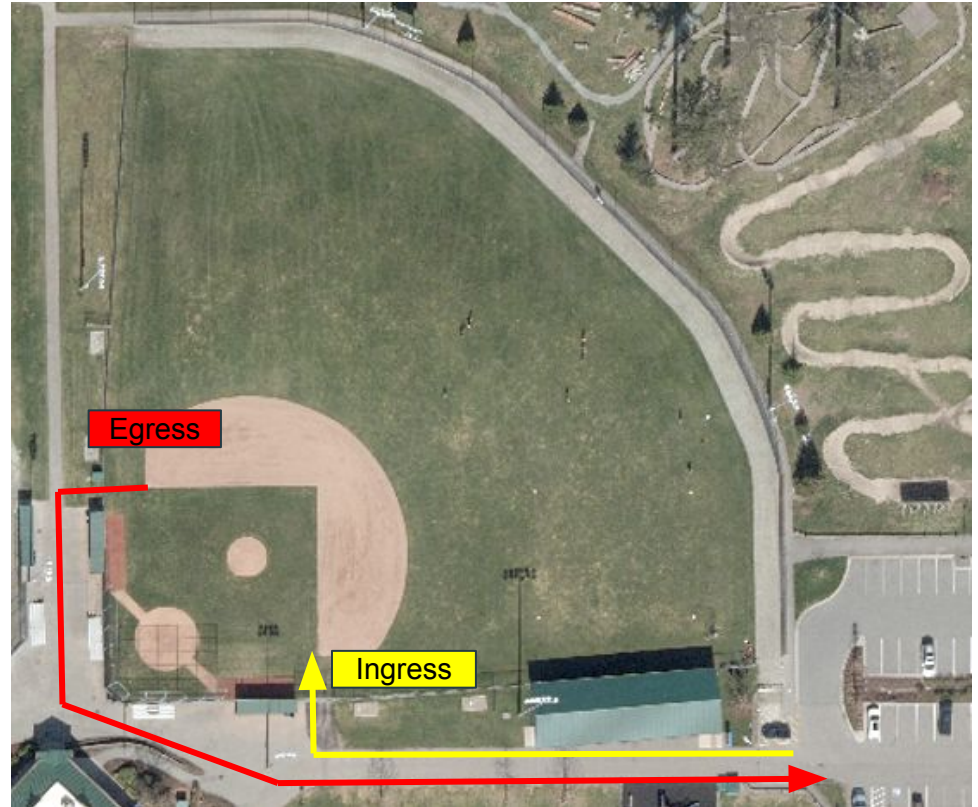

Ensure that participants complete a health screening prior to entering the field

Spectators are NOT permitted at this time

Aldergrove Athletic Park

Harry Hunt North Complex

Follow directional signage and abide by the current physical distance requirements outlined in the RTP template

Ensure that participants complete a health screening prior to entering the field

Spectators are NOT permitted at this time

Aldergrove Athletic Park

North East Lighted Diamond

Follow directional signage and abide by the current physical distance requirements outlined in the RTP template

Participants can walk on either side of the path to maintain physical distance.

Ensure that participants complete a health screening prior to entering the field

Spectators are NOT permitted at this time

Aldergrove Athletic Park

North West Diamond

Follow directional signage and abide by the current physical distance requirements outlined in the RTP template

Participants can walk on either side of the path to maintain physical distance.